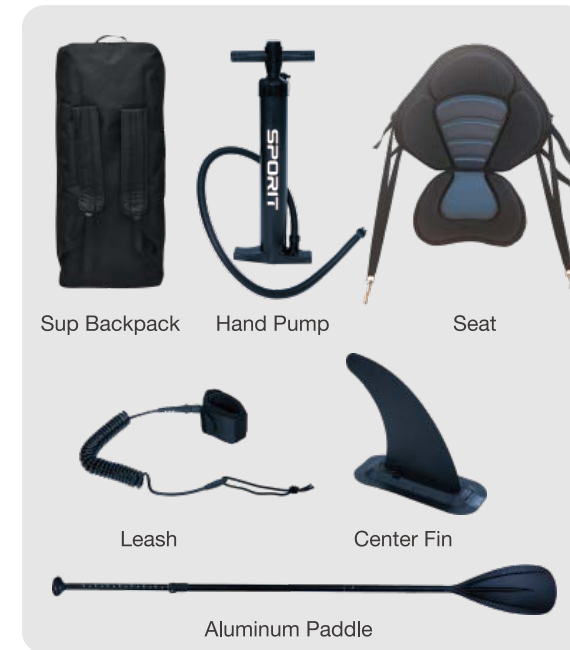

Sup Backpack

Hand Pump

Seat

Leash

Center Fin

Aluminum Paddle

Inflatable Kayaks

Inflatable kayaks are made from high-density PVC and Drop-stitch, offering lightweight, foldable portability and easy storage. Multi-air chamber designs enhance safety, while anti-roll hulls ensure stability in calm waters like lakes, rivers, or mild adventures. Ideal for kayaking enthusiasts, families, campers, travelers, and space-conscious outdoor lovers, particularly those prioritizing portability, affordable entry-level options, or spontaneous water-based activities.

Valve

Push-push valve for quick and easy inflation and deflation

Handle

Heavy duty carry handle

Kayak Seat

EVA material, position adjustable

Inflatable Kayaks

Inflatable kayaks are made from high-density PVC and Drop-stitch, offering lightweight, foldable portability and easy storage. Multi-air chamber designs enhance safety, while anti-roll hulls ensure stability in calm waters like lakes, rivers, or mild adventures. Ideal for kayaking enthusiasts, families, campers, travelers, and space-conscious outdoor lovers, particularly those prioritizing portability, affordable entry-level options, or spontaneous water-based activities.

Valve

Push-push valve for quick and easy inflation and deflation

Handle

Heavy duty carry handle

Luggage Strap

Front d-ring for securing cargo

Hand Pump

Carry Bag