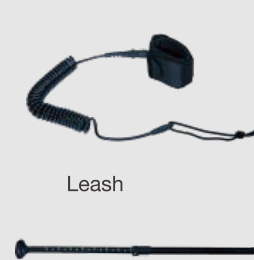

Aluminum Paddle