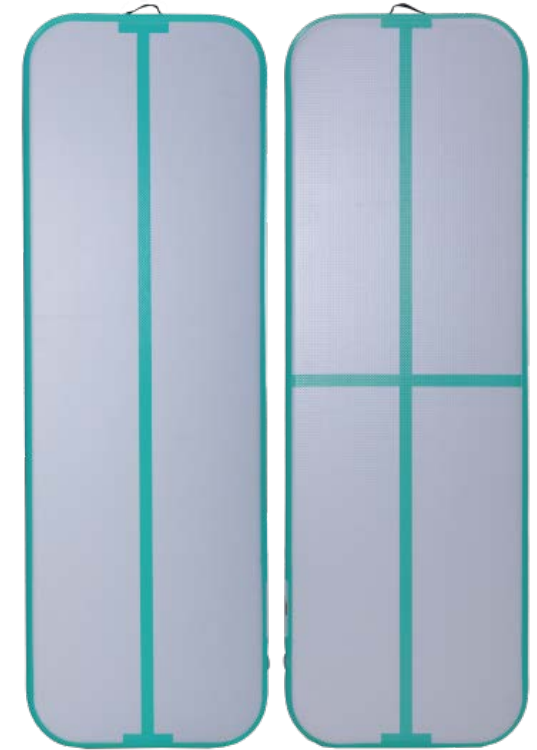

PRODUCT PARAMETERS

Model	Length	Width	Thickness	Net Weight	Gross Weight	Maximum Payload	Maximum Air Pressure Value	Package Size
GM200/10	200cm 6'7"	100cm 39"	10cm 4"	6.5kg 14lbs	7.7kg 17lbs	95kg 210lbs	3PSI	69*19*20cm
GM300/10	300cm 9'10"	100cm 39"	10cm 4"	9.3kg 20lbs	10.6kg 23lbs	115kg 253lbs	3PSI	69*23*23cm
GM400/10	400cm 13'2"	100cm 39"	10cm 4"	11.4kg 25lbs	12.7kg 28lbs	130kg 286lbs	3PSI	69*23*23cm