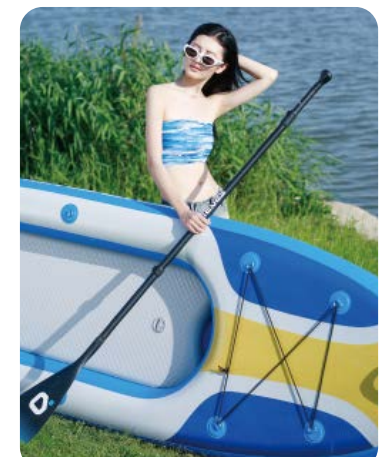

Sup Backpack

Hand Pump

Seat

Leash

Center Fin

Aluminum Paddle

Inflatable Kayaks

Inflatable kayaks are made from high-density PVC and Drop-stitch, offering lightweight, foldable portability and easy storage. Multi-air chamber designs enhance safety, while anti-roll hulls ensure stability in calm waters like lakes, rivers, or mild adventures. Ideal for kayaking enthusiasts, families, campers, travelers, and space-conscious outdoor lovers, particularly those prioritizing portability, affordable entry-level options, or spontaneous water-based activities.