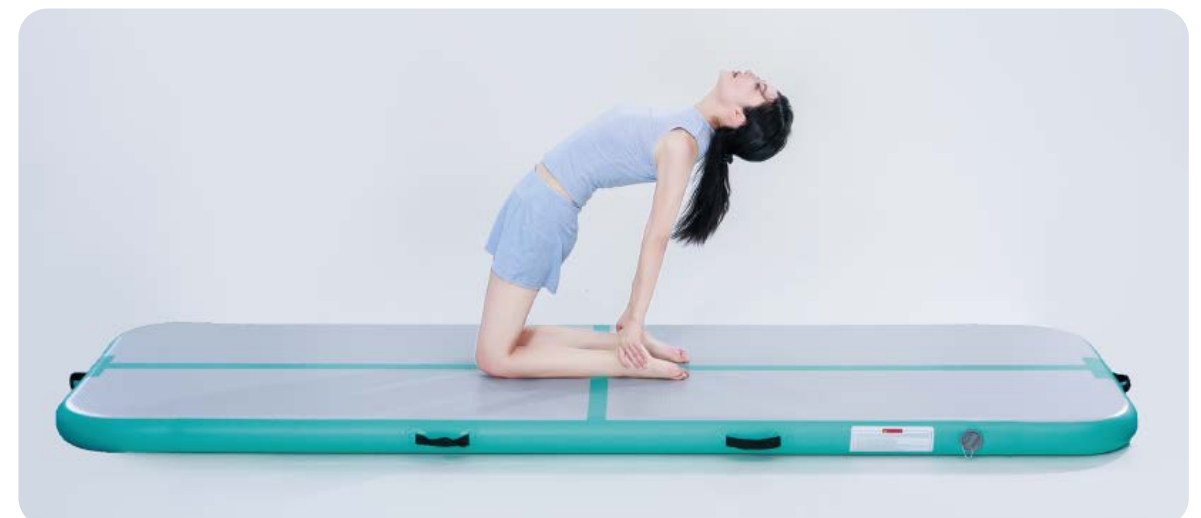

Warning

Please read the warning carefully before use

Valve

Push-push valve for quick and easy inflation and deflation

Handle

Heavy duty carry handle

Gym Mat

This inflatable exercise mat features high-density drop-stitch construction. Pump it up and it becomes firm and stable, just like a solid mat! No soft sagging underfoot – perfect for safe, steady workouts. Roll it up when done; inflates and deflates in minutes. Take it anywhere – home, outdoors, yoga, fitness. Your professional-grade workout platform is ready anytime, anywhere!