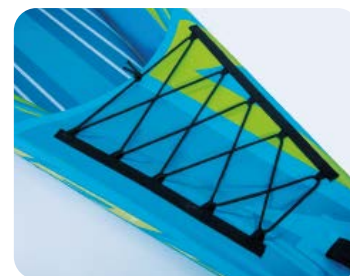

Luggage Strap

Front d-ring for securing cargo