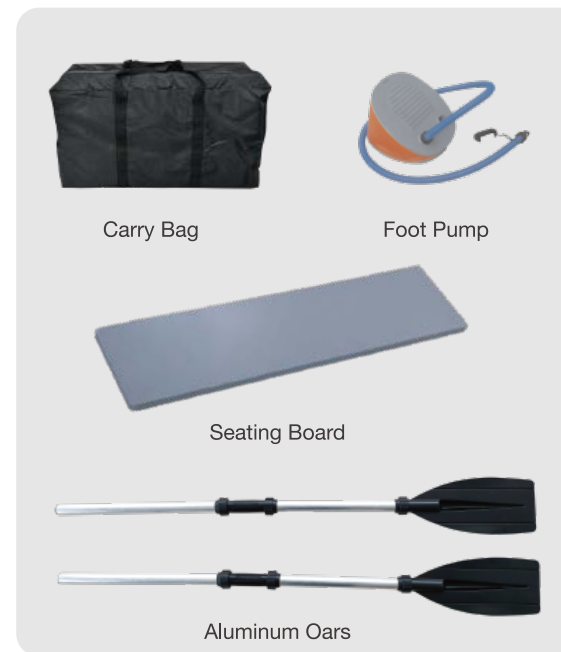

Water Bike

Crafted with durable drop-stitch material that inflates rigid for a stable, bike-like ride; deflates and folds compactly for effortless portability and storage. Quick inflation in minutes with the included pump; rides like a land bike for easy learning and control. Enjoy unique cycling fun and exercise on lakes, rivers, and calm waters. Tough and resilient, it's your lightweight key to exploring waterways with freedom!

Bicycle Chain

High-grade wear-resistant and anti-slip chain

Bicycle Seat

A comfortable seat that can be conveniently adjusted in height

Drive Shaft

The professional transmission device facilitates the steering operation

Boat

Experience unmatched safety and durability with our inflatable fishing boat. Engineered with triple independent air chambers, it remains fully buoyant even if one is compromised – your ultimate unsinkable safeguard. It tackles rugged water confidently with a military-grade rip-stop PVC exterior that shrugs off snags and a puncture-resistant 1000D drop-stitch floor designed to handle sharp rocks and debris. Compact enough to pack into your trunk, you can be set up and fishing your favorite spot – whether a shallow creek or deep lake – in just 10 minutes. Your adventure-ready, unsinkable fishing fortress awaits.