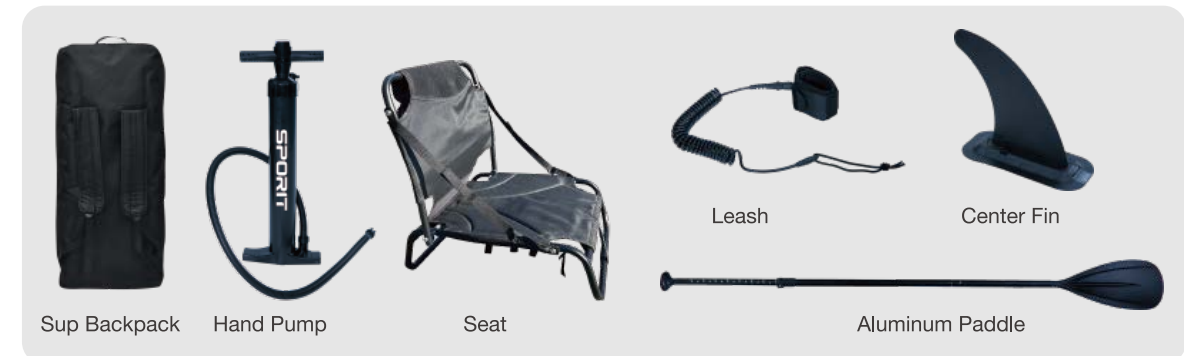

Racing SUP

The Racing SUP is engineered for speed, featuring a narrow, elongated, and streamlined design to maximize propulsion efficiency in calm waters or competitive settings. Its advantages include exceptional speed performance, minimal glide resistance, and responsive handling; however, it has lower stability, a larger turning radius, and demands high balance skills and physical stamina. It is tailored for professional or advanced paddlers, competitive race enthusiasts, and elite players prioritizing top-tier speed and track performance.

Stringer

The carbon fiber textured reinforcing strips effectively enhance the compressive resistance

Handle

Heavy duty carry handle

Tri-fin set

One slide center fin and two small side fins

Fishing SUP

The inflatable fishing SUP is designed for angling, featuring side floats for enhanced stability and practical accessories like rod holders, storage compartments, and anchor points. Its advantages include strong resistance to waves, portability with easy storage, and high functional integration, ideal for prolonged calm-water fishing. However, the added floats and accessories increase glide resistance, reduce speed, and limit maneuverability. It targets fishing enthusiasts, recreational family users, and multi-scenario adventurers seeking a balance between outdoor exploration and practical utility.

Seat

Metal support seat

Valve

push-push valve for quick and easy inflation and deflation

Footrest

Adjustable foot rest

Inflatable Kayaks

Inflatable kayaks are made from high-density PVC and Drop-stitch, offering lightweight, foldable portability and easy storage. Multi-air chamber designs enhance safety, while anti-roll hulls ensure stability in calm waters like lakes, rivers, or mild adventures. Ideal for kayaking enthusiasts, families, campers, travelers, and space-conscious outdoor lovers, particularly those prioritizing portability, affordable entry-level options, or spontaneous water-based activities.