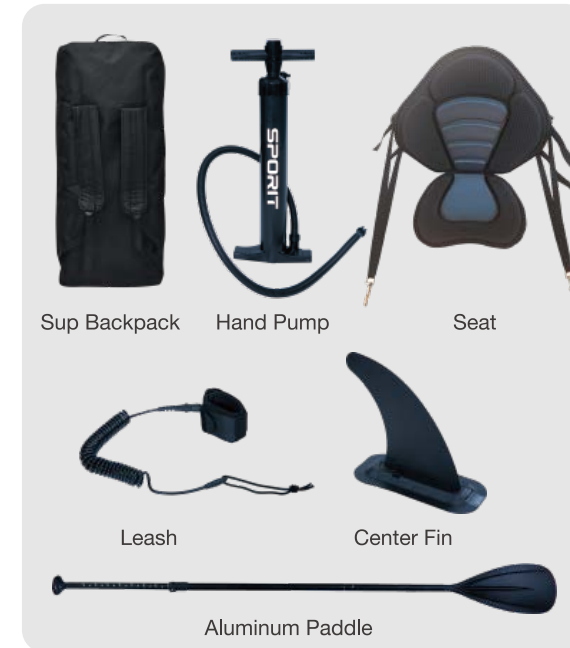

Seat

Metal support seat

Valve

push-push valve for quick and easy inflation and deflation

Footrest

Adjustable foot rest

Inflatable Kayaks

Inflatable kayaks are made from high-density PVC and Drop-stitch, offering lightweight, foldable portability and easy storage. Multi-air chamber designs enhance safety, while anti-roll hulls ensure stability in calm waters like lakes, rivers, or mild adventures. Ideal for kayaking enthusiasts, families, campers, travelers, and space-conscious outdoor lovers, particularly those prioritizing portability, affordable entry-level options, or spontaneous water-based activities.

Sup Backpack

Hand Pump

Seat

Leash

Center Fin

Aluminum Paddle

Inflatable Kayaks

Inflatable kayaks are made from high-density PVC and Drop-stitch, offering lightweight, foldable portability and easy storage. Multi-air chamber designs enhance safety, while anti-roll hulls ensure stability in calm waters like lakes, rivers, or mild adventures. Ideal for kayaking enthusiasts, families, campers, travelers, and space-conscious outdoor lovers, particularly those prioritizing portability, affordable entry-level options, or spontaneous water-based activities.

Valve

Push-push valve for quick and easy inflation and deflation

Handle

Heavy duty carry handle

Kayak Seat

EVA material, position adjustable

Inflatable Kayaks

Inflatable kayaks are made from high-density PVC and Drop-stitch, offering lightweight, foldable portability and easy storage. Multi-air chamber designs enhance safety, while anti-roll hulls ensure stability in calm waters like lakes, rivers, or mild adventures. Ideal for kayaking enthusiasts, families, campers, travelers, and space-conscious outdoor lovers, particularly those prioritizing portability, affordable entry-level options, or spontaneous water-based activities.